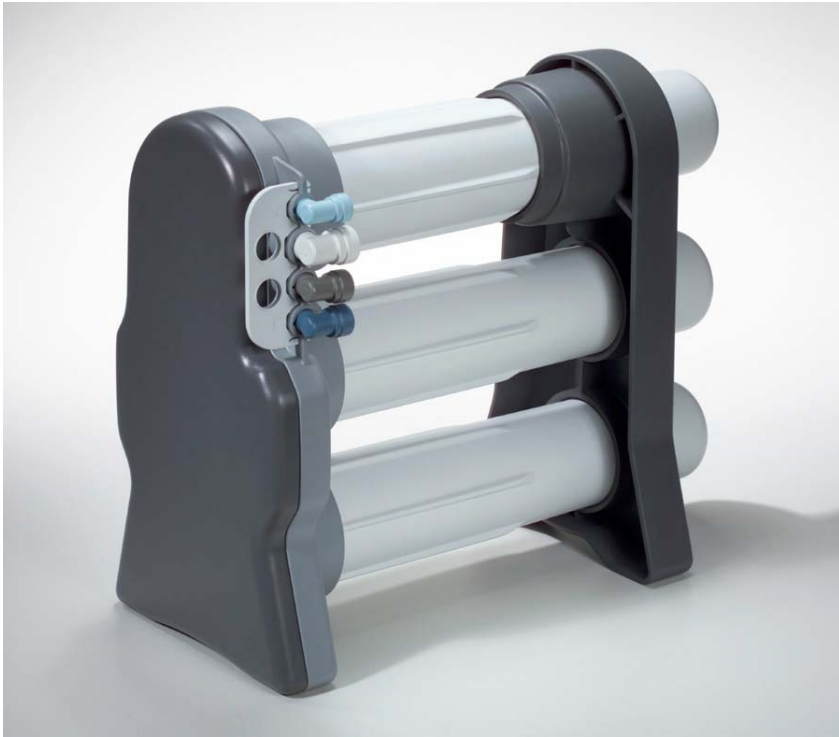

# *On-Demand* Reverse Osmosis System

By GE OSMONICS

Sleek, professional design

Fits under sink

Horizontal or Vertical

Wrench Included

Convenient Locking Bar

Custom Air Gap Faucet

Exclusive Replacement Elements

Exclusive Replacement Carbon Filters

Be part of the  
**MAGIC!**