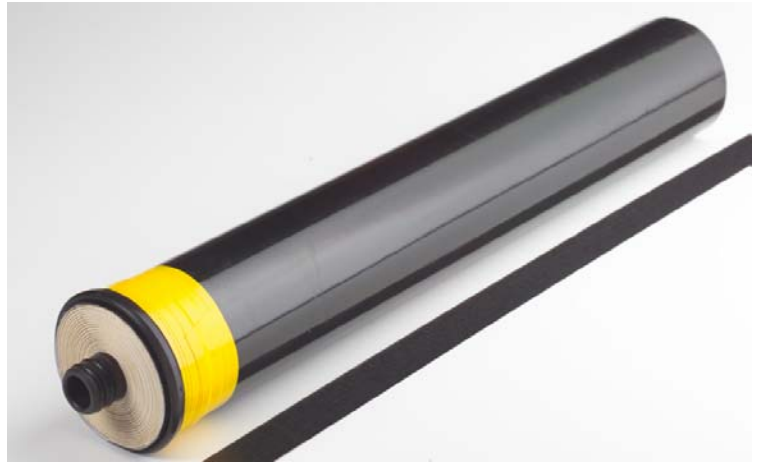

# *On-Demand* Reverse Osmosis System

By GE OSMONICS

Sleek, professional design

Fits under sink

Horizontal or Vertical

Wrench Included

Convenient Locking Bar

Custom Air Gap Faucet