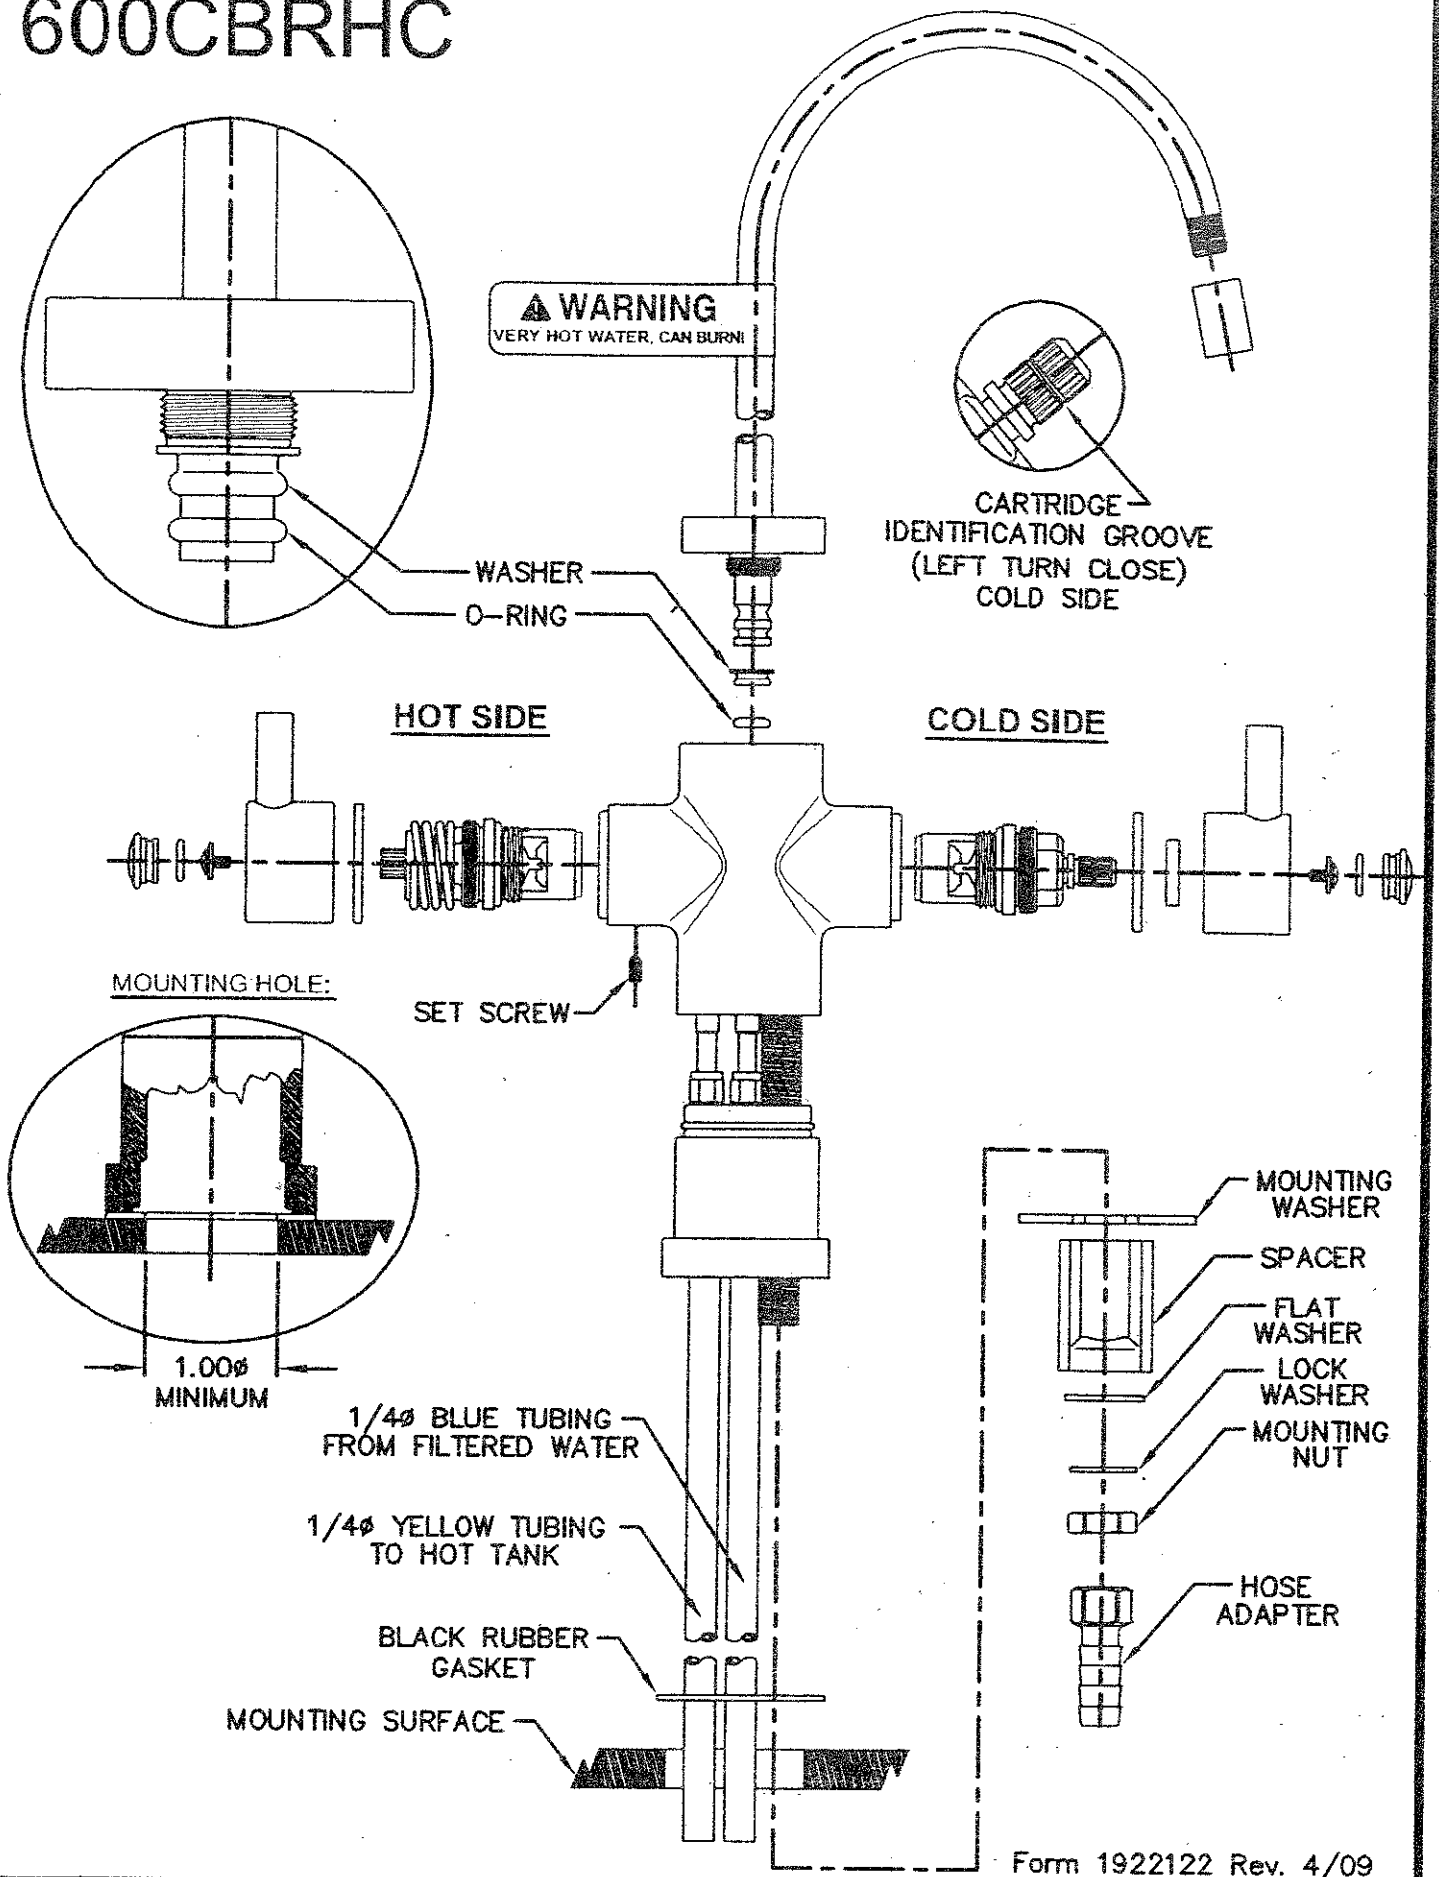

600CBRHC

Compatible with the following hot water dispensers:

- Waste King® (Anaheim Mfg.)
- Everpure® Everhot EV931840
- HT200 Franke® Little Butler Heating Tank
- Everpure® Commercial Grade Instant Hot CGHE1
- Little Gourmet®
- KitchenAid® (Whirlpool®)
- Mountain Plumbing MT641
- Quick & Hot® Waterstone #5000 Hot Tank
- Solaria™ Instant Hot Water Dispenser EV9318-40