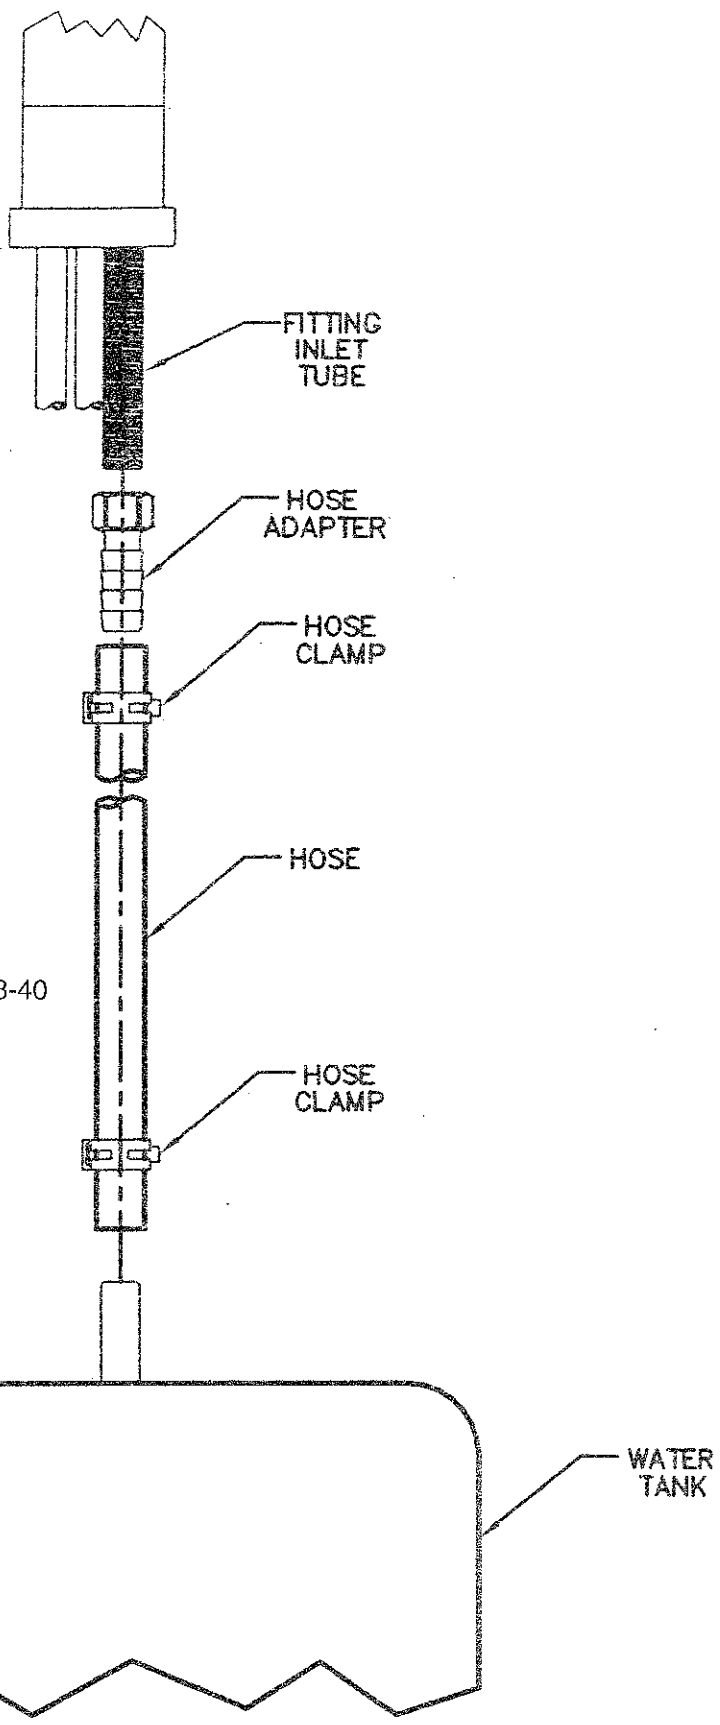

600CBRHC

Compatible with the following hot water dispensers:

- Waste King® (Anaheim Mfg.)
- Everpure® Everhot EV931840
- HT200 Franke® Little Butler Heating Tank
- Everpure® Commercial Grade Instant Hot CGHE1
- Little Gourmet®
- KitchenAid® (Whirlpool®)
- Mountain Plumbing MT641
- Quick & Hot® Waterstone #5000 Hot Tank
- Solaria™ Instant Hot Water Dispenser EV9318-40